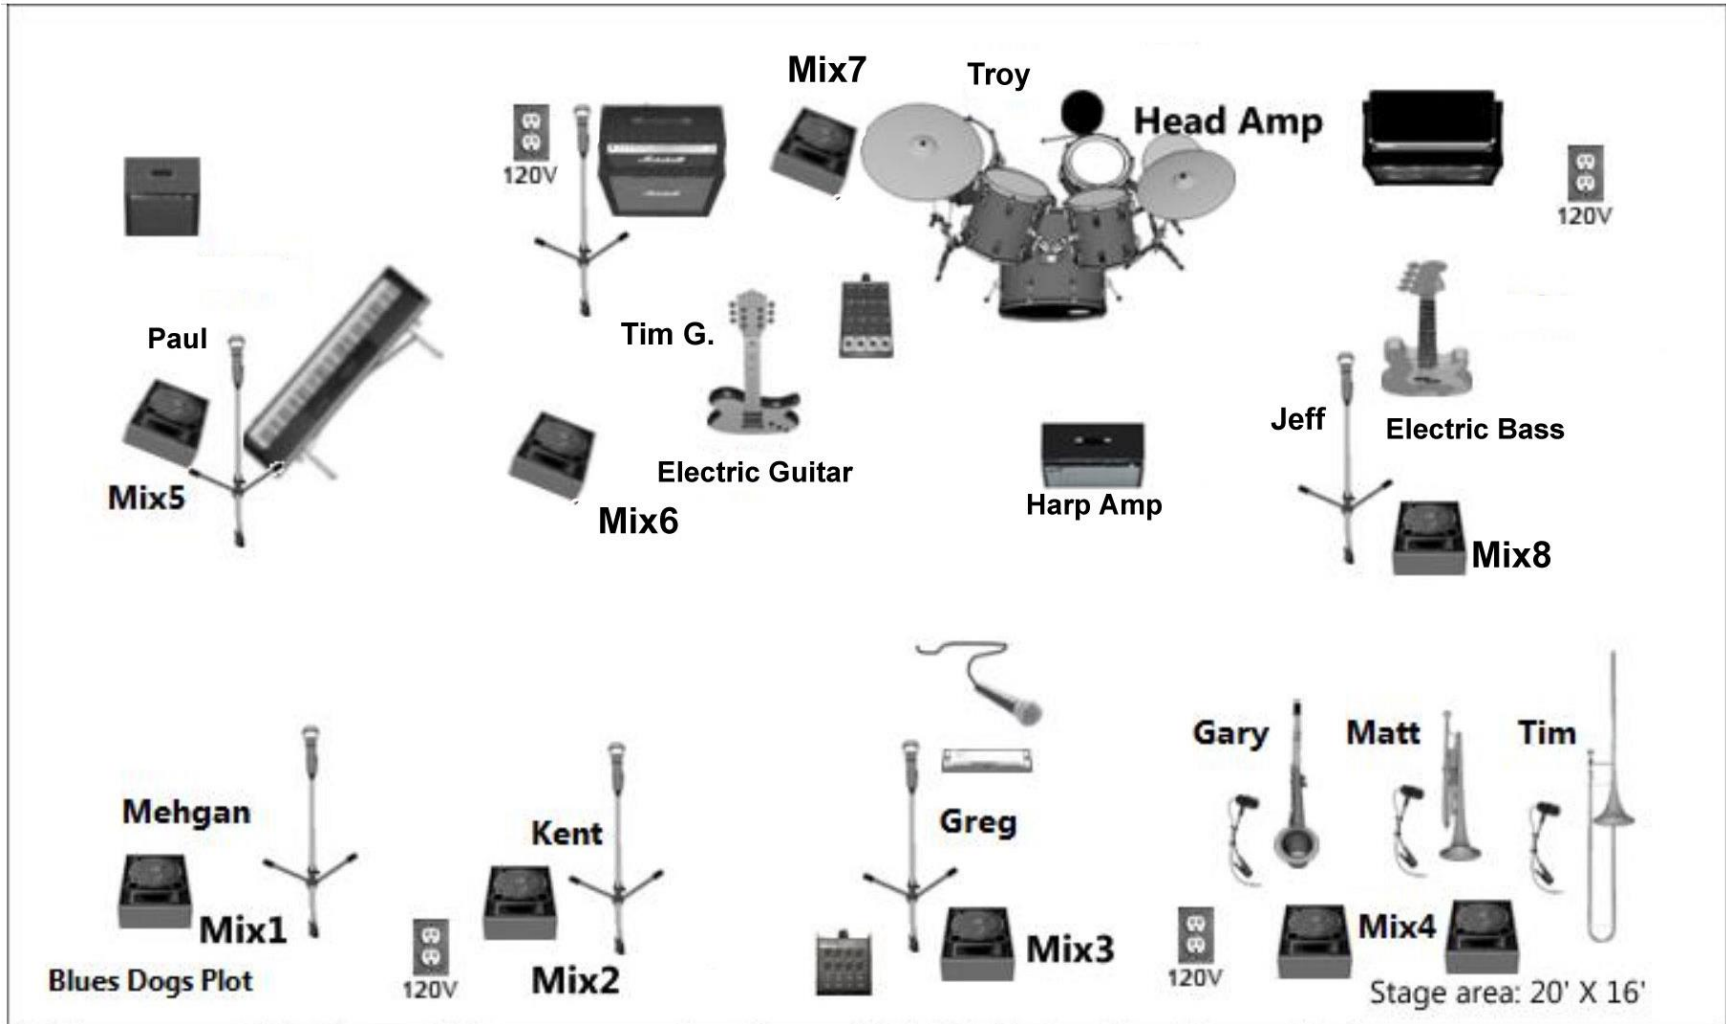

# BLUES DOGS – STAGE PLOT

MIC / DI				MONITORS			
1. Kick	Beta 52	9. Bass	Amp DI	17. VOX-Megan	Super55	1. Megan	Pwr
2. Snare	SM57	10. Guitar Amp	SM57	18. VOX-Kent	Super55	2. Kent	Pwr
3. HiHat	Pro37r	11. Keys L	DI	19. VOX-Greg	SM58	3. Greg	Pwr
4. Rack 1	e604	12. Keys R	DI	20. VOX-Horns	SM58	4. Horns X2	Pwr
5. Rack2	e604	13. Harp	SM57	21. VOX-Keys	SM58	5. Keys	Pwr
6. Floor	e604	14. Sax	Provided	22. VOX-Jeff	SM58	6. Guitar	Pwr
7. Overhead L	Pro37r	15. Trumpet	Provided	23. Announce	Wireless	7. Drums	Pwr
8. Overhead R	Pro37r	16. Trombone	SM57	24. TB	FOH	8. Bass	Pwr