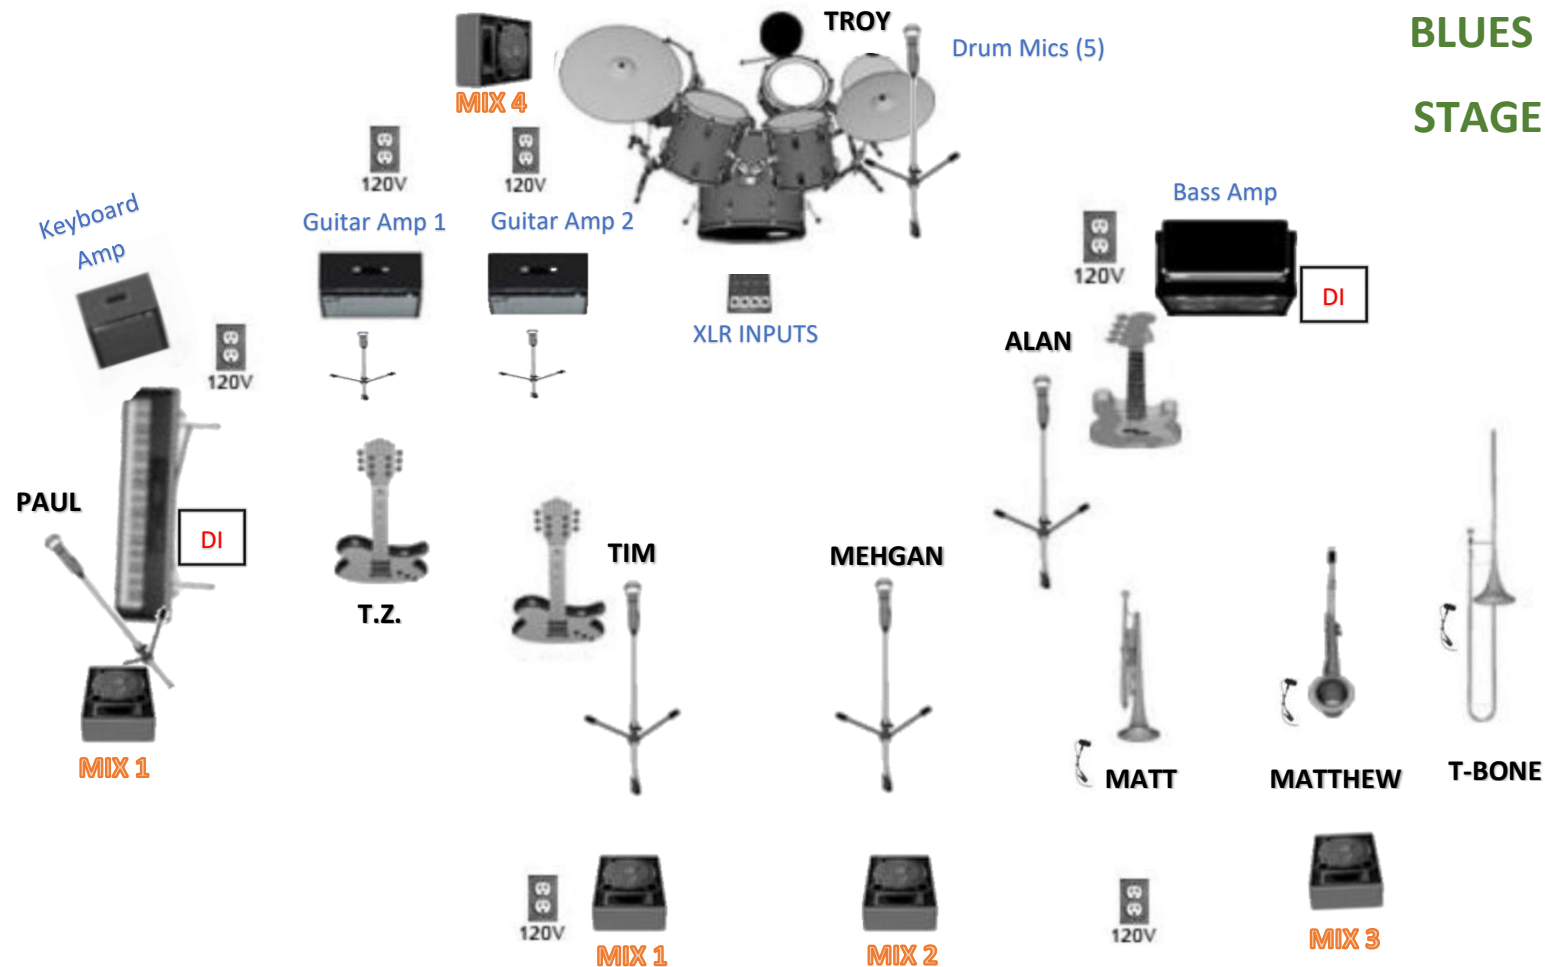

BLUES DOGS

STAGE PLOT

Microphones (Supplied by Band)	Microphones (Supplied by Avo's)	5 Monitors (Supplied by Avo's)
SM-57 Guitar amp 1	Kick drum	Dan
SM-57 Guitar amp 2	Snare/hi-hat	Tim
SM-58 Tim vocal	Toms	Mehgan
SM-58 Mehgan vocal	Left overhead	Horns
SM-58 Alan vocal	Right overhead	Drums
Clip-on Trumpet	Bass DI	
Clip-on Saxophone	Keyboard DI	
Clip-on Trombone	Boom Stands and Cables	