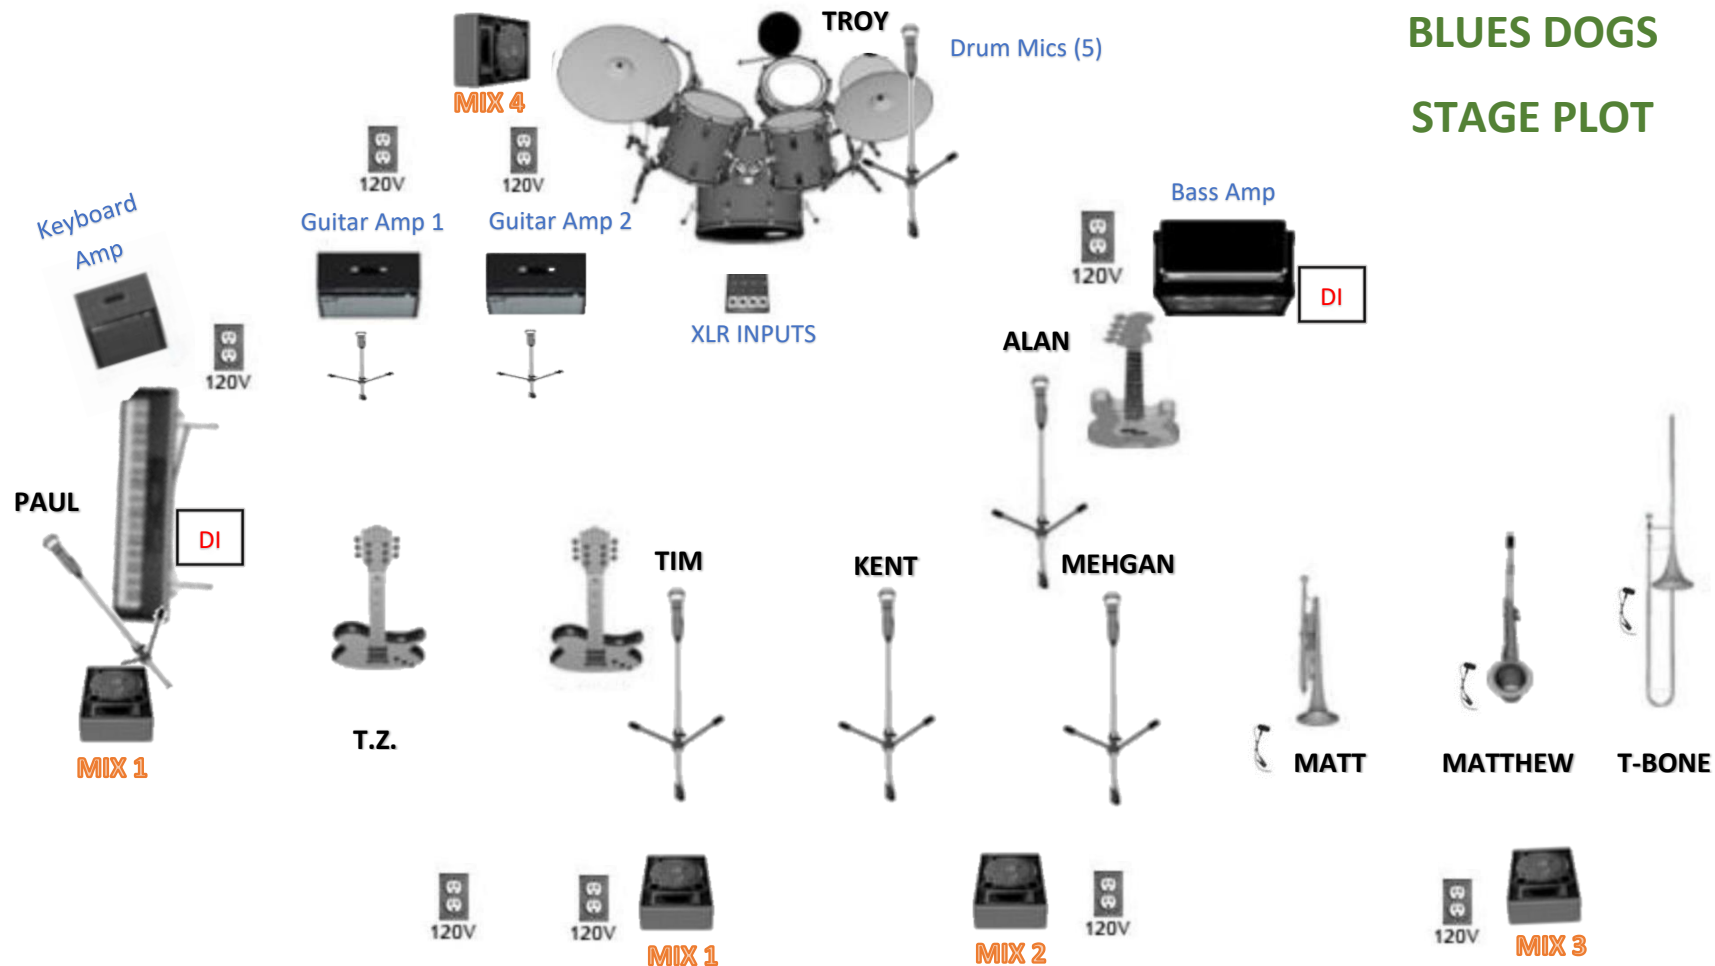

# BLUES DOGS

## STAGE PLOT

Microphones (Supplied by Band)	Microphones (Supplied by Venue)	5 Monitors (Supplied by Venue)
SM-57 Guitar amp 1	Kick drum	Paul
SM-57 Guitar amp 2	Snare/hi-hat	Tim
SM-58 Tim vocal	Toms	Kent & Meghan
SM-58 Kent Vocal	Left overhead	
SM-58 Meghan vocal	Right overhead	Horns
SM-58 Alan vocal	Bass DI	Drums
Clip-on Trumpet	Keyboard DI	
Clip-on Saxophone	Boom Stands and Cables	
Clip-on Trombone		