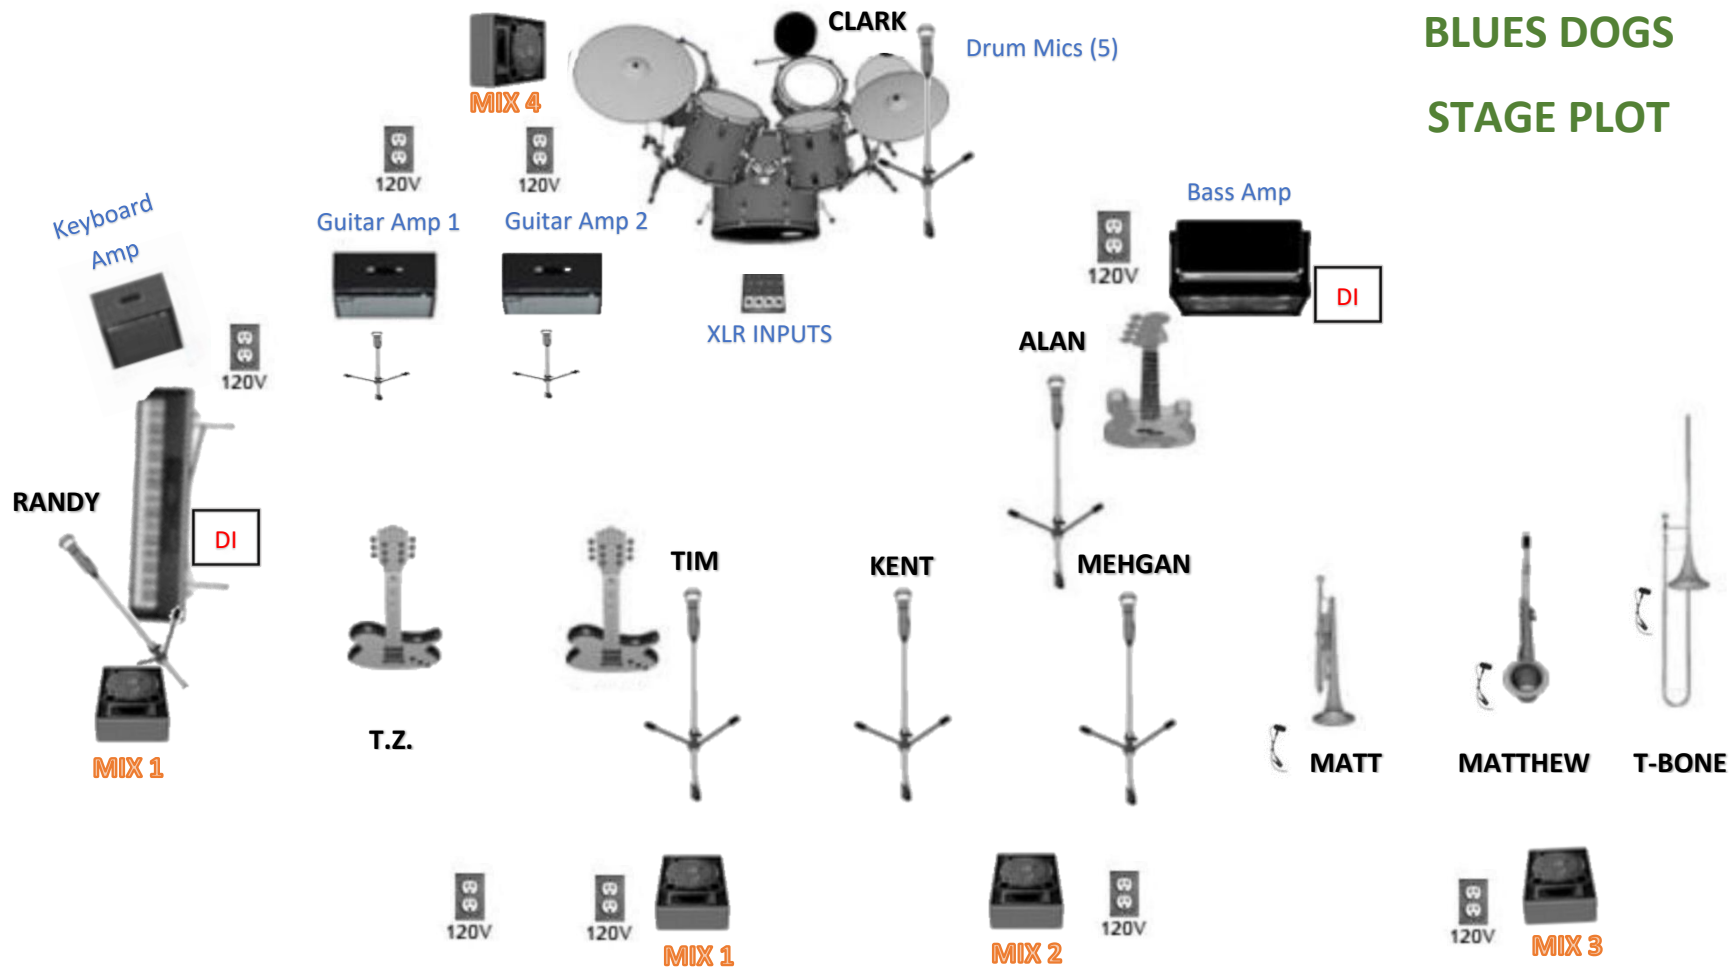

# BLUES DOGS

## STAGE PLOT

Microphones (Supplied by Band)	Microphones (Supplied by Venue)	5 Monitors (Supplied by Venue)
SM-57 Guitar amp 1	Kick drum	Paul
SM-57 Guitar amp 2	Snare/hi-hat	Tim
SM-58 Tim vocal	Toms	Kent & Mehgan
SM-58 Kent Vocal	Left overhead	
SM-58 Mehgan vocal	Right overhead	Horns
SM-58 Alan vocal	Bass DI	Drums
Clip-on Trumpet	Keyboard DI	
Clip-on Saxophone	Boom Stands and Cables	
Clip-on Trombone		